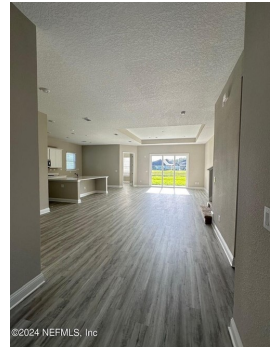

\$ 2,895

281 Holly Landing Way, Saint Augustine, FL 32092

- » Beds: 5 | Baths: 3 Full
- » MLS #: 2044849
- » Single Family | Lot: 7,841 ft²
- » More Info: 281HollyLandingWay.Is4Rent.com

Lily Wang
(904) 728-2244
lilywangflcpa@gmail.com

Premier Homes Realty
52 Tuscan Way 202-352
St. Augustine, FL 32092
(904) 214-4780

Remarks

Experience the epitome of elegance and comfort in The Fleming II, This exceptional residence offers a lake view. At the heart of The Fleming II is a gourmet kitchen. Extended cabinets provide ample storage, while the 42" white kitchen cabinets with designer hardware create a bright. Premium quartz countertops in both the kitchen and bathrooms